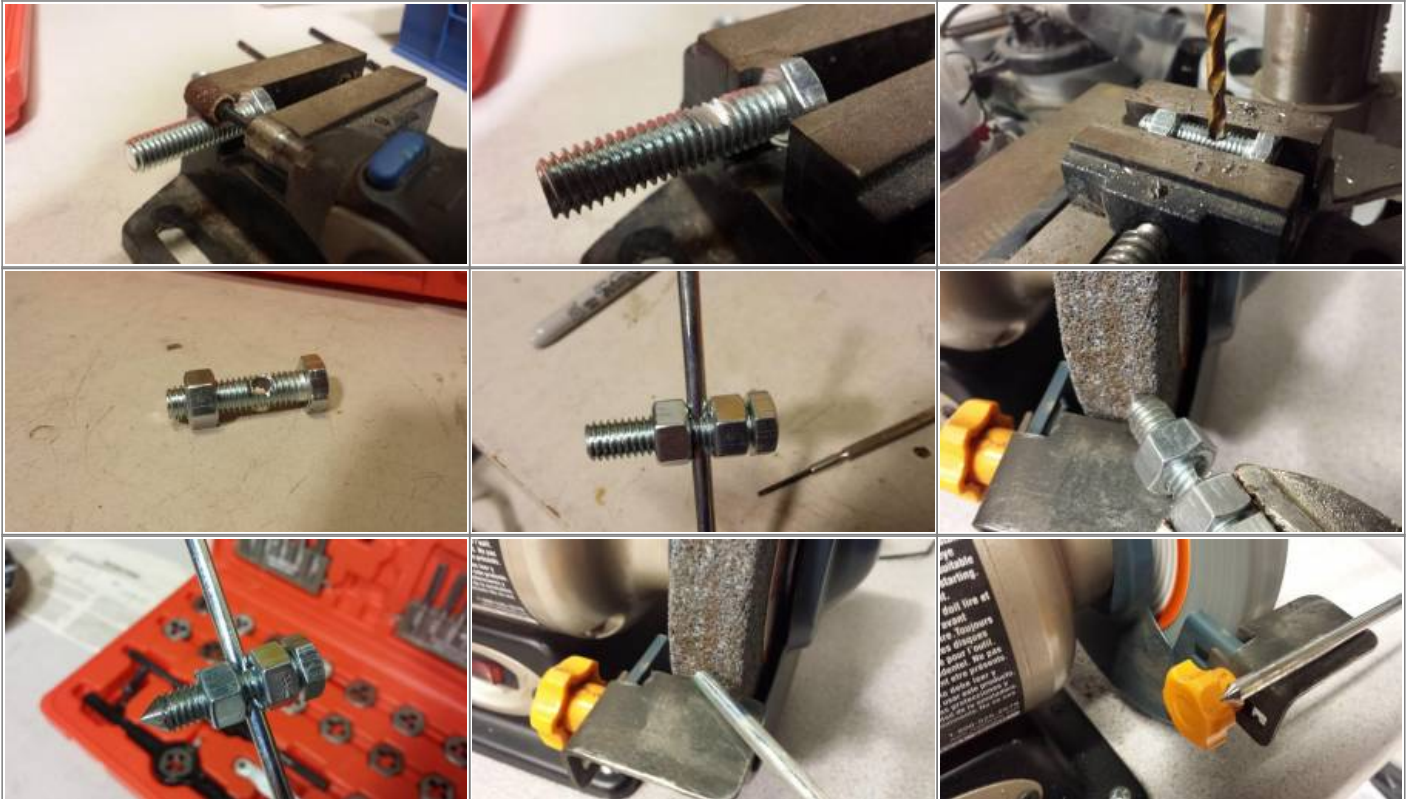

Table of Contents

REF: Tools - 153	1
Wheel to Swingarm Alignment	1

[Go To Technical Menu](#)

REF: Tools - 153

Wheel to Swingarm Alignment

Homemade Wheel Alignment Tool ¹⁾

Homemade Wheel Alignment Tool ²⁾

Homemade Wheel Alignment Tool ³⁾

Go To Technical Menu

¹⁾
photos by ~Grind~ of the XLFORUM
<https://www.xlforum.net/forum/sportster-motorcycle-forum/sportster-motorcycle-era-specific-and-model-specific/ironhead-sportster-motorcycle-talk-1957-1985/120367-rear-wheel-adjustment?t=1173769>

²⁾
photos by xtremeskier97 of the XLFORUM
<https://www.xlforum.net/forum/sportster-motorcycle-forum/sportster-motorcycle-era-specific-and-model-specific/frame-mount-evo-sportster-talk-1986-2003-models/120929-rear-wheel-alignment-anyone-anyone/page3?t=1181995&page=3>